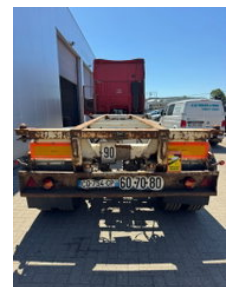

TLD TRUCKS & VANS

Import - Export

ASCA **20"CONTAINER CHASSIS-FULL STEEL**

General characteristics

Brand	ASCA
Subcategory	Container chassis
Year of construction	1996
Date of first registration	22-04-1999
Colour	Wit
Condition	Used
General state	Very good
Reference	5155

Properties

Serial number

VGTS222D132990712

ASCA **20"CONTAINER CHASSIS-FULL STEEL**

Technical specifications

Number of axes

2

Accessories