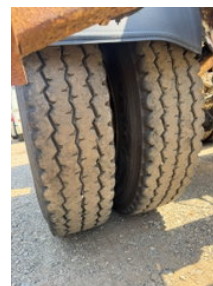

TLD TRUCKS & VANS

Import - Export

ASCA **20"CONTAINER CHASSIS-FULL STEEL**

General characteristics

Brand	ASCA
Subcategory	Container chassis
Year of construction	1999
Date of first registration	22-04-1999
Colour	Wit
Condition	Used
General state	Very good
Reference	5156

Properties

Serial number

VGTS222D132990710

ASCA **20"CONTAINER CHASSIS-FULL STEEL**

Technical specifications

Number of axes 2

Description

FULL STEEL SUSPENSION DOUBLE TYRES 2 UNITS AVAILLABLE