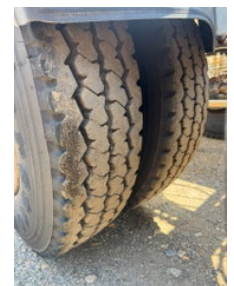

TLD TRUCKS & VANS

Import - Export

ASCA **20"CONTAINER CHASSIS-FULL STEEL**

General characteristics

Brand	ASCA
Subcategory	Container chassis
Year of construction	1999
Date of first registration	22-04-1999
Colour	Wit
Condition	Used
General state	Very good
Reference	5156

Properties

Serial number

VGTS222D132990710

ASCA **20"CONTAINER CHASSIS-FULL STEEL**

Technical specifications

Number of axes 2

Description

FULL STEEL SUSPENSION DOUBLE TYRES 2 UNITS AVAILLABLE