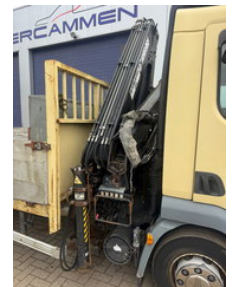

### DAF LF 45 \*\*BELGIAN TRUCK-EURO 3\*\*

#### General features

Brand	DAF
Model	LF 45
Subcategory	Crane truck
Odometer reading	205.801km
Construction year	2005
Date of first registration	29-06-2005
Color	bodyColour.beige
Condition	Used
Fuel	Diesel
Emission class	Euro 3
Reference	5027

#### Characteristics

GVW	11.990kg
Serial number	XLRAE45CF0L268246
Lifting capacity	4.000kg

## Technical specifications

Number of axes	2
Axis configuration	4x2
Transmission	Manual
Engine output	136kw