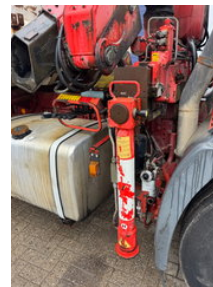

TLD TRUCKS & VANS

Import - Export

Iveco Eurotech **190E27-TIPPER + FASSI F110A.21**

General features

Brand	Iveco
Model	Eurotech
Subcategory	Tipper
Odometer reading	419.329km
Construction year	2001
Date of first registration	27-09-2001
Color	White
Condition	Used
General condition	Very good
Fuel	Diesel
Emission class	Euro 3
Reference	5073

Characteristics

Empty weight 11.480kg

Load capacity	7.520kg
GVW	19.000kg
Length	860cm
Width	255cm
Cabin	No
Serial number	WJMA1VM0004240973
Lifting capacity	5.400kg
Lifting height	605cm

Iveco Eurotech **190E27-TIPPER + FASSI F110A.21**

Technical specifications

Number of axes	2
Axis configuration	4x2
Transmission	Manual
Engine output	270hp

Description

FRENCH TRUCK

Accessories