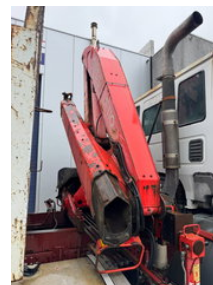

TLD TRUCKS & VANS

Import - Export

Iveco Eurotech **190E27-TIPPER + FASSI F110A.21**

General features

Brand	Iveco
Model	Eurotech
Subcategory	Tipper
Odometer reading	419.329km
Construction year	2001
Date of first registration	27-09-2001
Color	White
Condition	Used
General condition	Very good
Fuel	Diesel
Emission class	Euro 3
Reference	5073

Characteristics

Empty weight 11.480kg

Load capacity	7.520kg
GVW	19.000kg
Length	860cm
Width	255cm
Cabin	No
Serial number	WJMA1VM0004240973
Lifting capacity	5.400kg
Lifting height	605cm

Iveco Eurotech **190E27-TIPPER + FASSI F110A.21**

Technical specifications

Number of axes	2
Axis configuration	4x2
Transmission	Manual
Engine output	270hp

Description

FRENCH TRUCK

Accessories