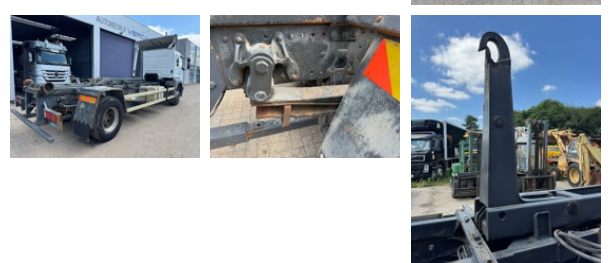

Mercedes-Benz Atego 1928 ****BELGIAN ORIGINE-LOW MILEAGE****

General characteristics

Brand	Mercedes-Benz
Model	Atego 1928
Subcategory	Container
Container system	hook
Meter reading	364.841km
Year of construction	1998
Date of first registration	10-12-1998
Colour	Wit
Condition	Used
General state	Very good
Fuel	Diesel
Emission class	Euro 3
Reference	5211

Properties

GVW	19.000kg
Length	840cm
Width	250cm
Cabin	Sleeping cabin
Serial number	WDB9505061K371870
Cylinder capacity	6.370cc

Technical specifications

Number of axes	2
Axis configuration	4x2
Transmission	Manual transmission
Assets	205kw