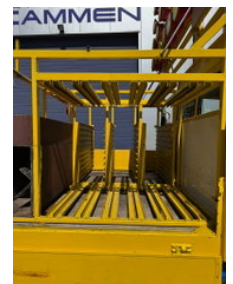

TLD TRUCKS & VANS

Import - Export

Mercedes-Benz Atego 815 **SIGNALISATIEWAGEN-ONLY
80000KM**

General characteristics

Brand	Mercedes-Benz
Model	Atego 815
Subcategory	Drop side
Meter reading	80.828km
Year of construction	1999
Date of first registration	10-03-1999
Colour	Yellow
Condition	Used
General state	Very good
Fuel	Diesel
Reference	5117

Properties

Single weight	3.859kg
Load capacity	4.540kg
GVW	8.400kg
Length	586cm
Width	250cm
Cabin	Nee
Serial number	WDB9700211K386334

Mercedes-Benz Atego 815 **SIGNALISATIEWAGEN-ONLY 80000KM**

Technical specifications

Number of axes	2
Axis configuration	4x2
Transmission	Manual transmission

Description

BELGIAN TRUCK ONLY 80.000KM FULL STEEL SUSPENSION

Accessories