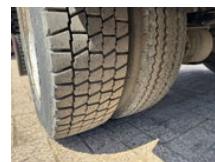

TLD TRUCKS & VANS

Import - Export

Mercedes-Benz Atego 815 **SIGNALISATIEWAGEN-ONLY
80000KM**

General characteristics

Brand	Mercedes-Benz
Model	Atego 815
Subcategory	Drop side
Meter reading	80.828km
Year of construction	1999
Date of first registration	10-03-1999
Colour	Yellow
Condition	Used
General state	Very good
Fuel	Diesel
Reference	5117

Properties

Single weight	3.859kg
Load capacity	4.540kg
GVW	8.400kg
Length	586cm
Width	250cm
Cabin	Nee
Serial number	WDB9700211K386334

Mercedes-Benz Atego 815 **SIGNALISATIEWAGEN-ONLY 80000KM**

Technical specifications

Number of axes	2
Axis configuration	4x2
Transmission	Manual transmission

Description

BELGIAN TRUCK ONLY 80.000KM FULL STEEL SUSPENSION

Accessories