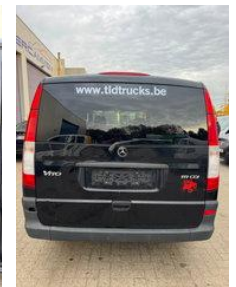

# TLD TRUCKS & VANS

### Mercedes-Benz Vito \*\*111CDI\*\*

#### General features

Brand	Mercedes-Benz
Model	Vito
Subcategory	Closed
Odometer reading	254.275km
Construction year	2008
Date of first registration	29-04-2008
Color	Black
Condition	Used
General condition	Very good
Fuel	Diesel
Reference	4706