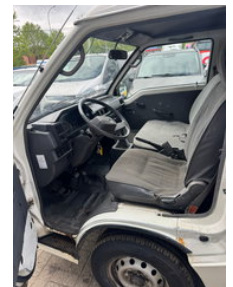

TLD TRUCKS & VANS

Import - Export

Mitsubishi L 300 **LONG CHASSIS-2X SLIDINGDOOR**

General features

Brand	Mitsubishi
Model	L 300
Subcategory	Closed
Odometer reading	204.260km
Construction year	1998
Date of first registration	14-09-1998
Color	White
Condition	Used
General condition	Very good
Fuel	Diesel
Reference	5068

Characteristics

Empty weight	1.450kg
--------------	---------

Load capacity	1.055kg
GVW	2.505kg
Serial number	JMBJNP15VXA000249
Cylinder contents	2.477cc

Mitsubishi L 300 **LONG CHASSIS-2X SLIDINGDOOR**

Technical specifications

Transmission	Manual
--------------	--------

Engine output	51kw
---------------	------

Description

DUTCH ORIGINE LONG CHASSIS 2X SLIDING DOOR

Accessories