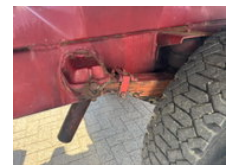

TLD TRUCKS & VANS

Import - Export

Renault SAVIEM **SM8-BENNE-TIPPER**

General characteristics

Brand	Renault
Subcategory	Tipper
Meter reading	520.097km
Year of construction	1981
Date of first registration	16-06-1981
Colour	Blue
Condition	Used
General state	Very good
Fuel	Diesel
Reference	5195

Properties

Length	645cm
Width	235cm
Cabin	Nee

Serial number

366365

Renault SAVIEM **SM8-BENNE-TIPPER**

Technical specifications

Number of axes	2
Axis configuration	4x2
Transmission	Manual transmission

Description