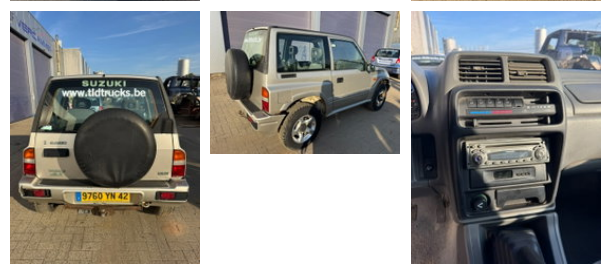

Suzuki Vitara ****4x4-DIESEL****

General characteristics

Brand	Suzuki
Model	Vitara
Subcategory	All-terrain vehicle
Meter reading	93.489km
Year of construction	2001
Date of first registration	21-11-2001
Colour	Silver
Condition	Used
Fuel	Diesel
Reference	5015

Properties

Single weight	1.229kg
Number of doors	3
Serial number	VSEETV04VNT202006
Cylinder capacity	2.000cc

Technical specifications

Transmission	Manual transmission
--------------	---------------------