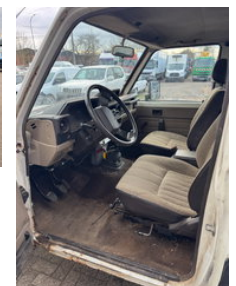

TLD TRUCKS & VANS

Import - Export

Toyota Land Cruiser **J70-DIESEL**

General features

Brand	Toyota
Model	Land Cruiser
Subcategory	All-terrain vehicle
Odometer reading	252.524km
Construction year	1985
Date of first registration	30-09-1985
Color	White
Condition	Used
Fuel	Diesel

Characteristics

Empty weight 1.580kg

Door count

3

Serial number

JT1VOLJ7009021586

Toyota Land Cruiser **J70-DIESEL**

Technical specifications